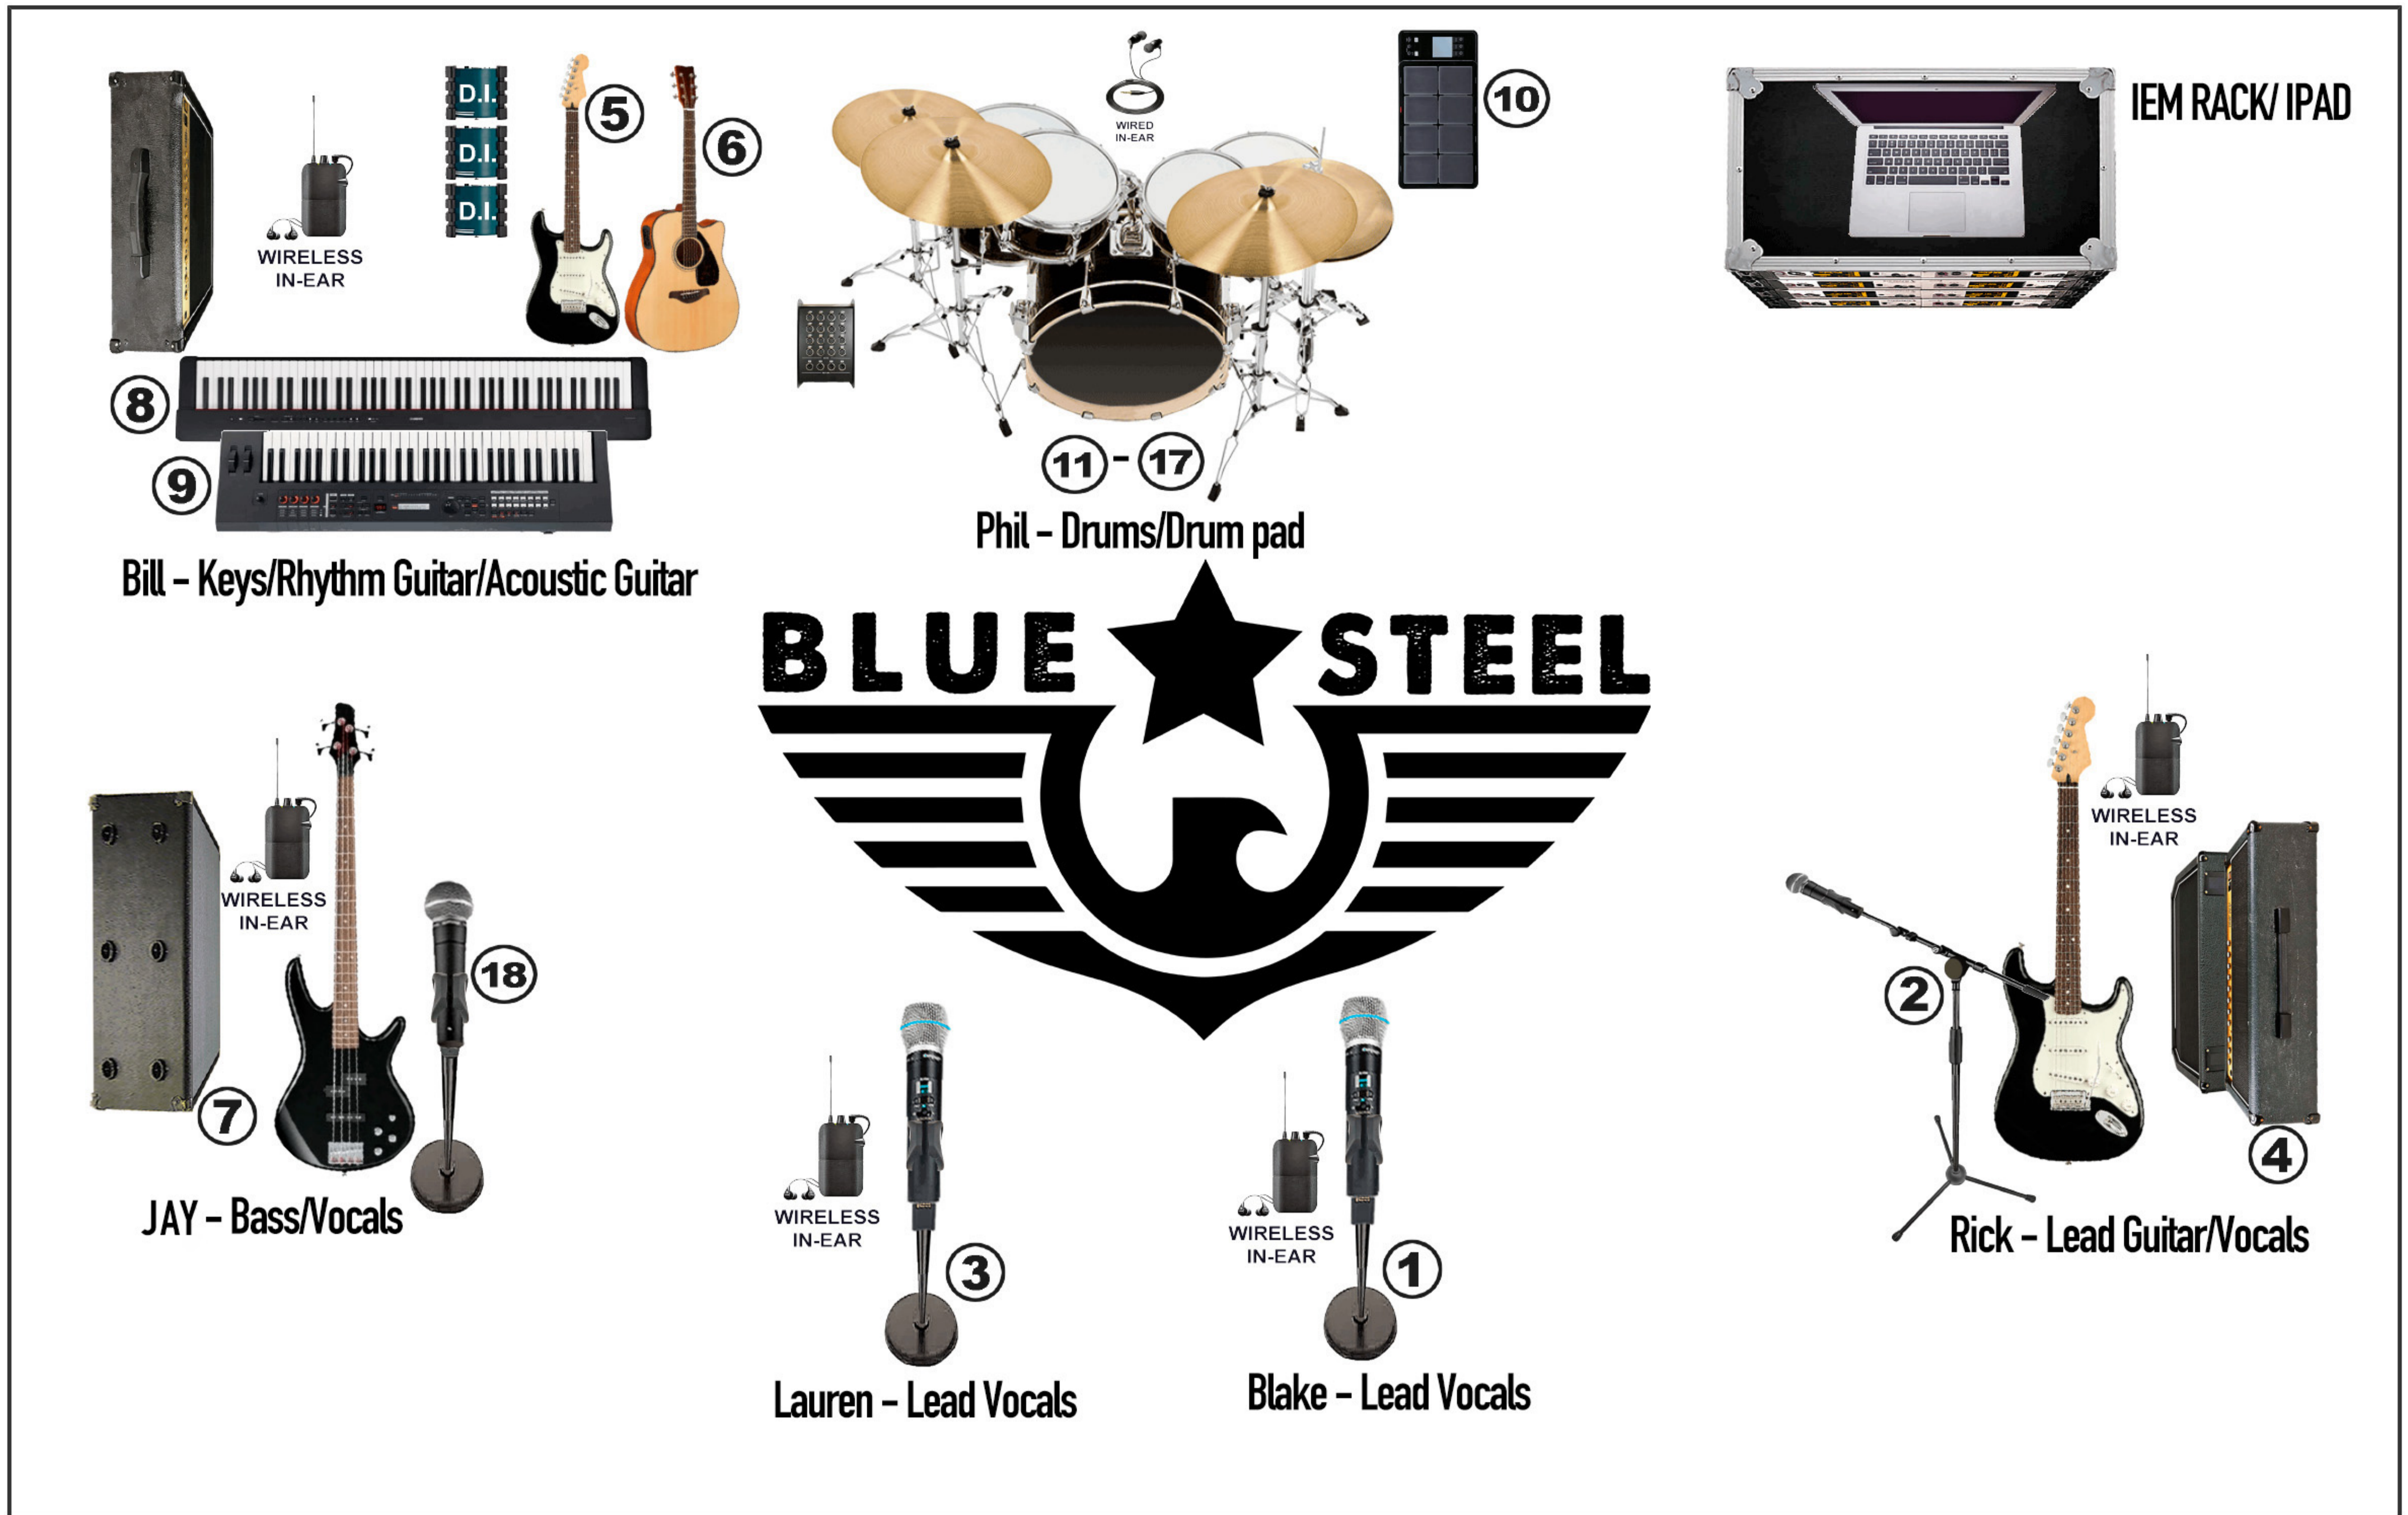

BLUE STEEL STAGE PLOT

- | | | | | | |
|---|-----------------|----|-------------|----|-------------|
| 1 | BLAKE VOCAL | 7 | BASS GUITAR | 13 | SNARE DRUM |
| 2 | RICK VOCAL | 8 | BOTTOM KEYS | 14 | TOM 1 |
| 3 | LAUREN VOCAL | 9 | TOP KEYS | 15 | TOM 2 |
| 4 | LEAD GUITAR | 10 | DRUM PAD | 16 | TOM 3 |
| 5 | RHYTHM GUITAR | 11 | KICK DRUM | 17 | RIDE CYMBAL |
| 6 | ACOUSTIC GUITAR | 12 | HIGH HATS | 18 | JAY VOCAL |